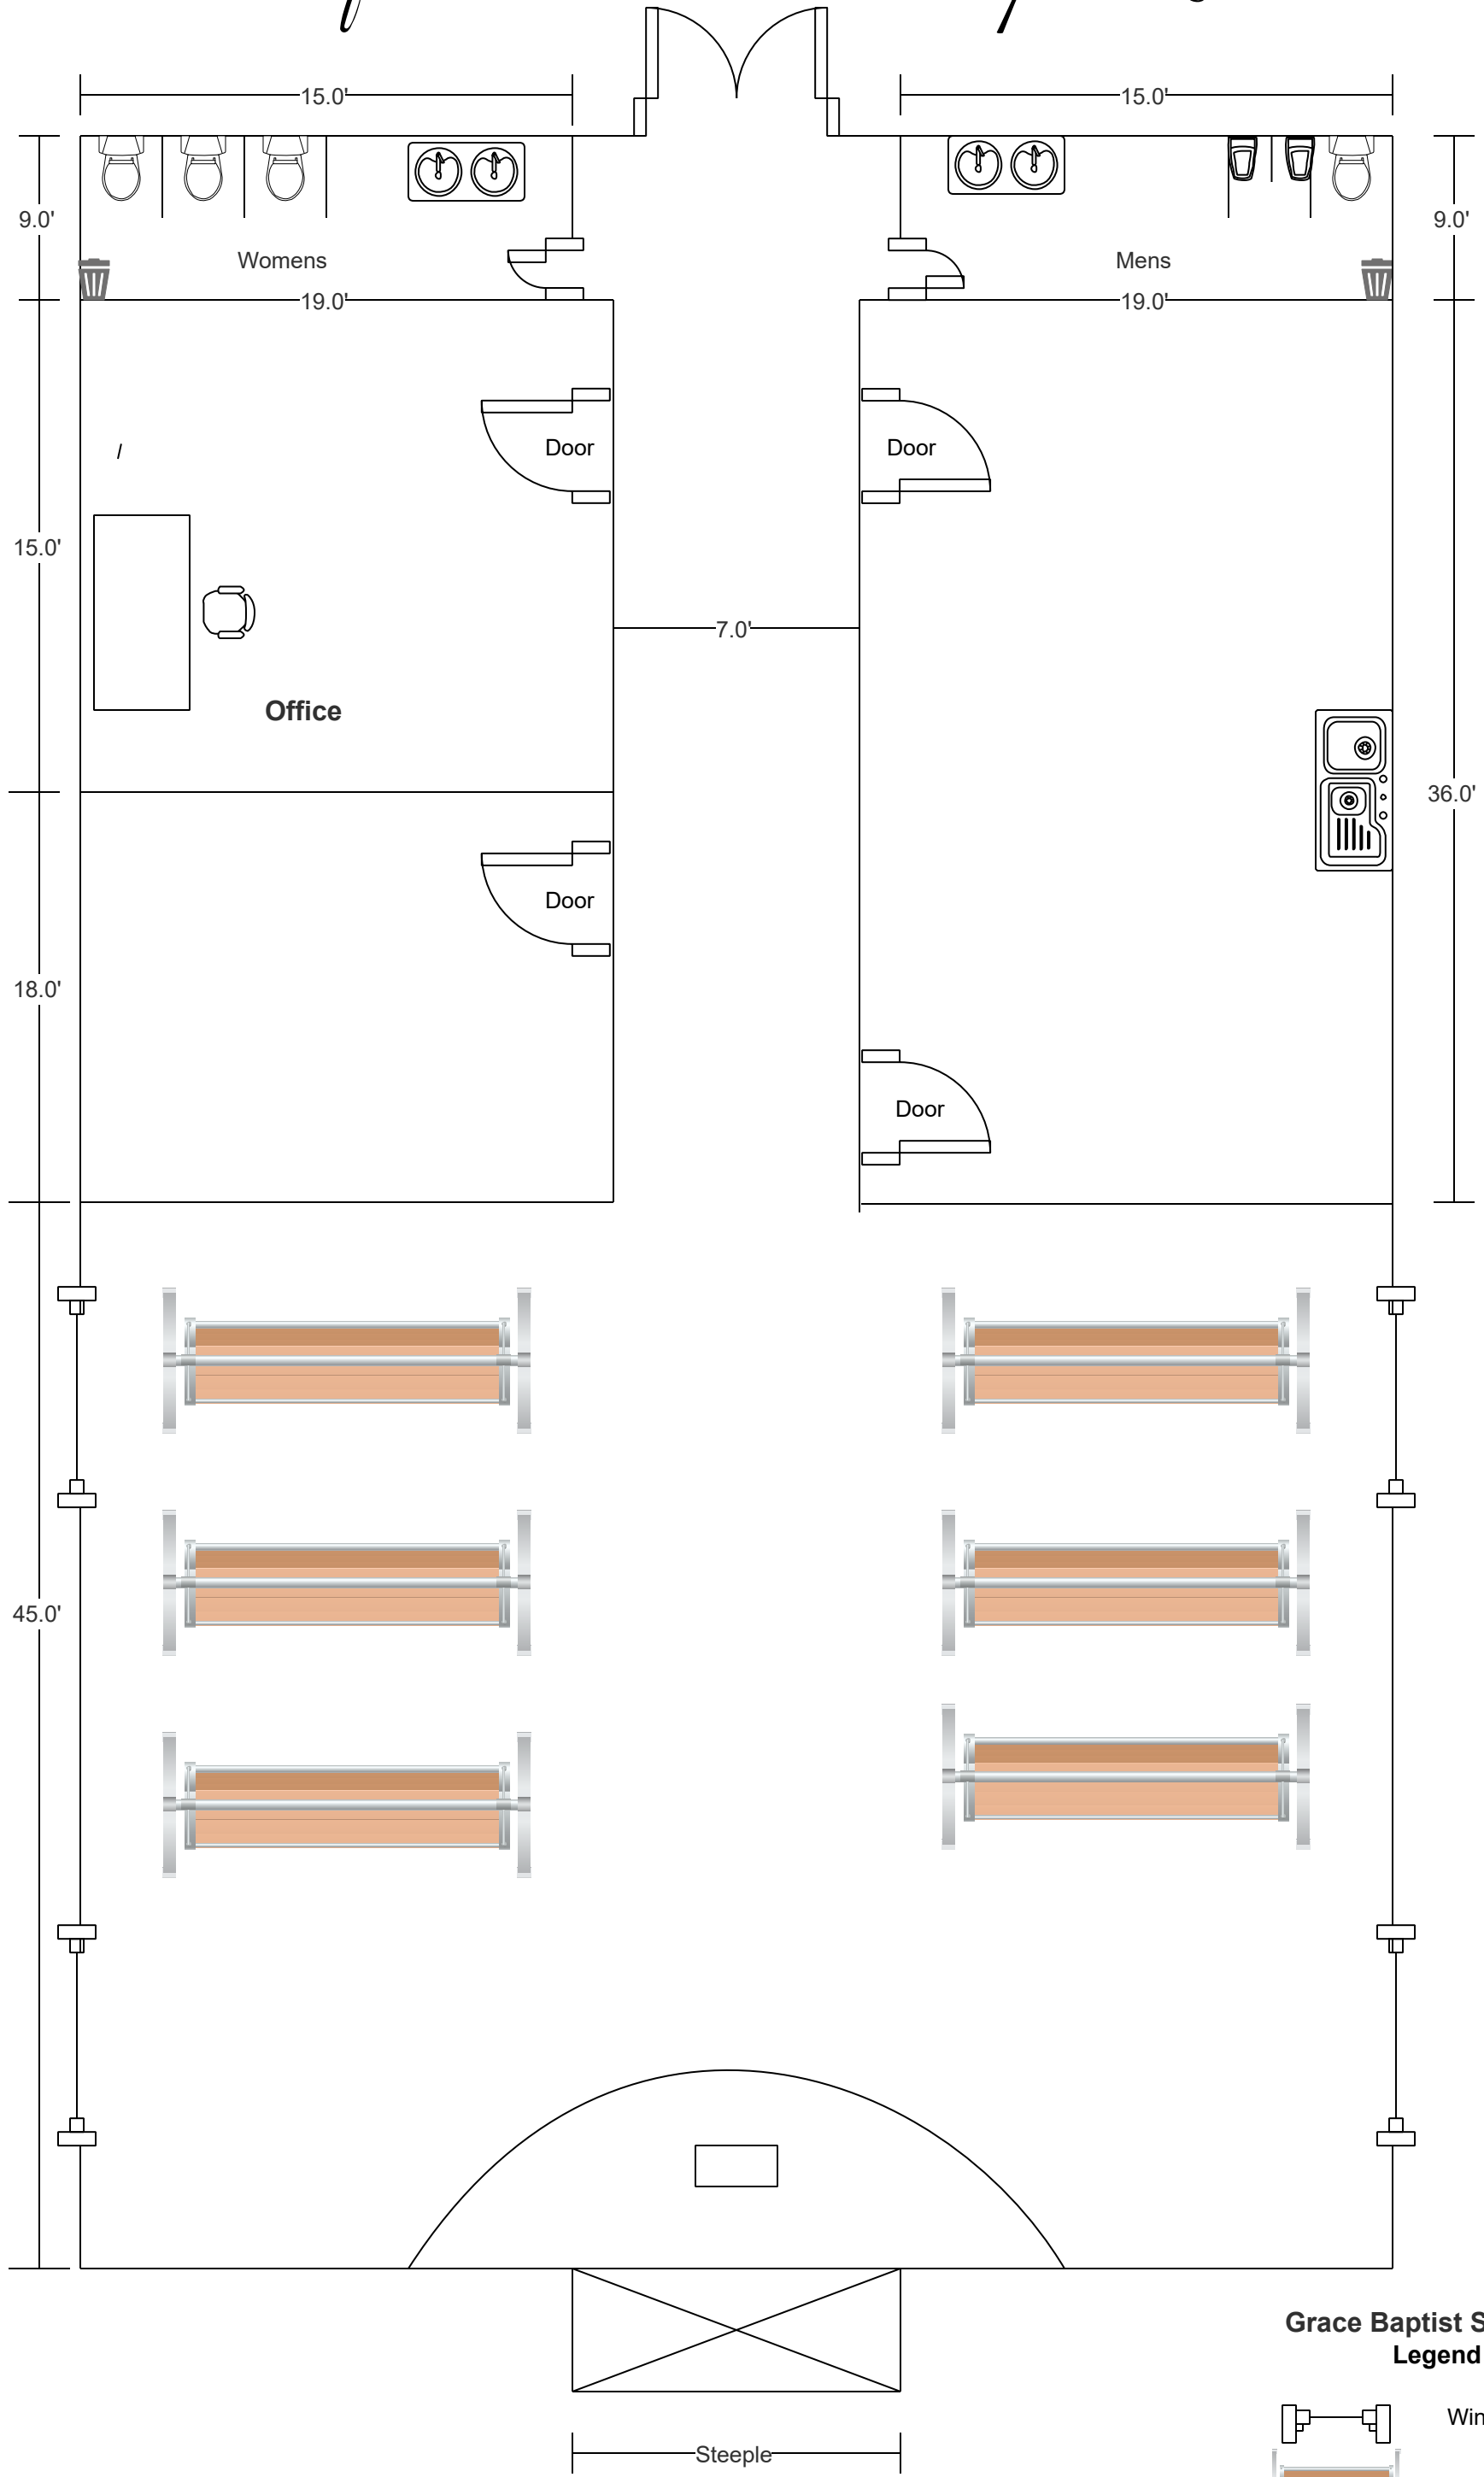

Floor Plan for Future Grace Baptist Church

Grace Baptist Stillwater Legend

-  Window
-  Bench
-  Square Footage 4800